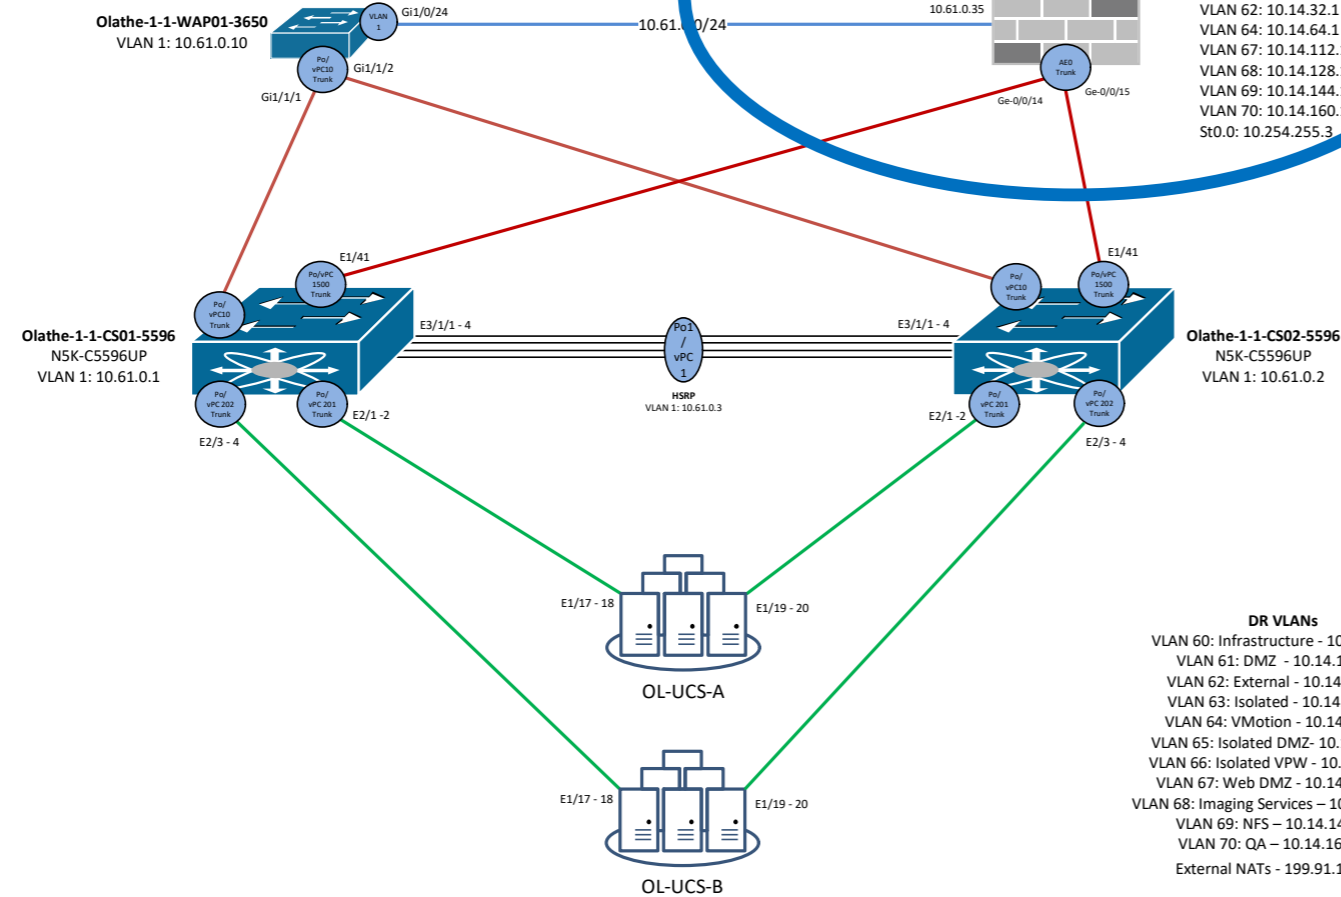

Olathe

Olathe Office
18103 W 106th Street
Olathe, Kansas 66061

ISP1: Century Link
ISP2: AT&T
DR: Century Link