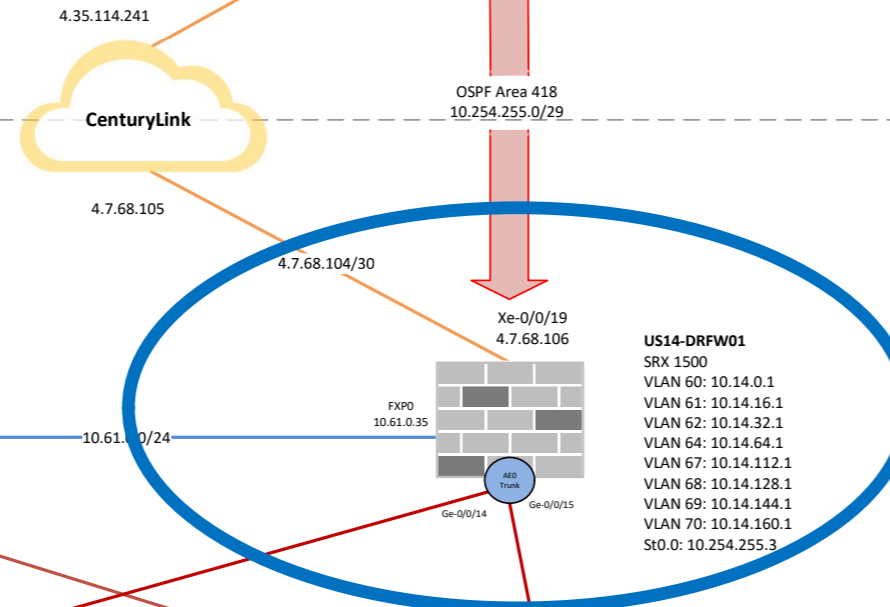

Olathe

Olathe Office
18103 W 106th Street
Olathe, Kansas 66061

ISP1: Century Link
ISP2: AT&T
DR: Century Link

- DR VLANs**
- VLAN 60: Infrastructure - 10.14.0.0/20
 - VLAN 61: DMZ - 10.14.16.0/20
 - VLAN 62: External - 10.14.32.0/20
 - VLAN 63: Isolated - 10.14.48.0/20
 - VLAN 64: VMotion - 10.14.64.0/20
 - VLAN 65: Isolated DMZ - 10.14.80.0/20
 - VLAN 66: Isolated VPW - 10.14.96.0/20
 - VLAN 67: Web DMZ - 10.14.112.0/20
 - VLAN 68: Imaging Services - 10.14.128.0/20
 - VLAN 69: NFS - 10.14.144.0/20
 - VLAN 70: QA - 10.14.160.0/20
 - External NATs - 199.91.146.0/27