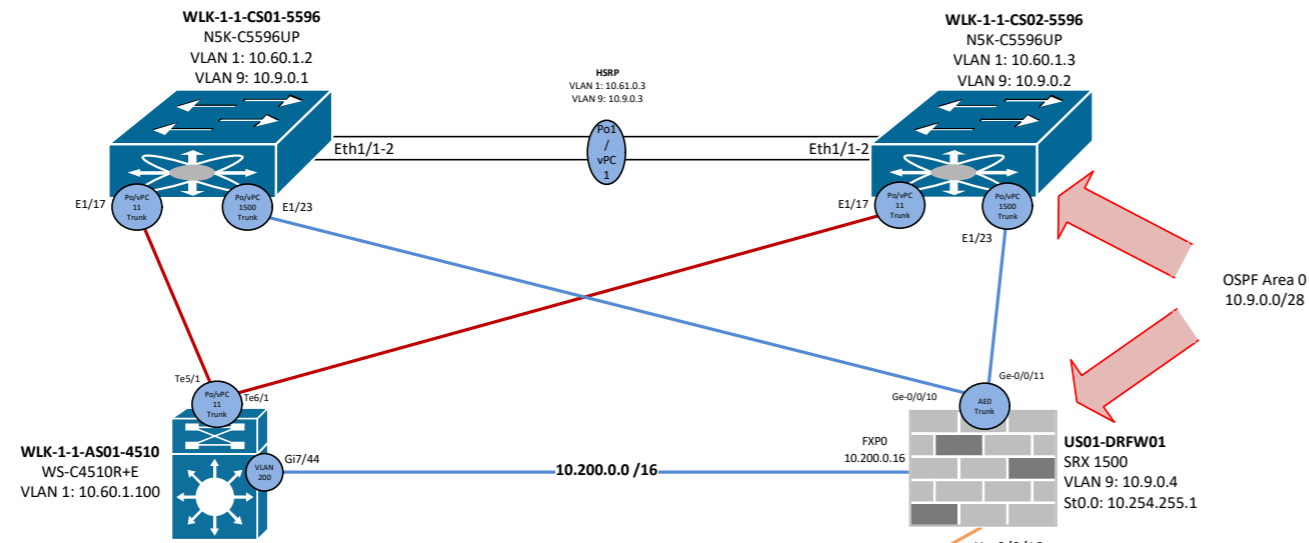

Westlake – Olathe DR Network

Westlake Office
28500 Clemens Road
Westlake, OH 44145

ISP1: Time Warner/Spectrum
ISP2: CenturyLink
DR: CenturyLink

- Copper
- Multimode Fiber
- Singlemode Fiber
- Twinax

Westlake

Olathe

Olathe Office
18103 W 106th Street
Olathe, Kansas 66061

ISP1: Century Link
ISP2: AT&T
DR: Century Link

- DR VLANs**
- VLAN 60: Infrastructure - 10.14.0.0/20
 - VLAN 61: DMZ - 10.14.16.0/20
 - VLAN 62: External - 10.14.32.0/20
 - VLAN 63: Isolated - 10.14.48.0/20
 - VLAN 64: VMotion - 10.14.64.0/20
 - VLAN 65: Isolated DMZ - 10.14.80.0/20
 - VLAN 66: Isolated VPW - 10.14.96.0/20
 - VLAN 67: Web DMZ - 10.14.112.0/20
 - VLAN 68: Imaging Services - 10.14.128.0/20
 - VLAN 69: NFS - 10.14.144.0/20
 - VLAN 70: QA - 10.14.160.0/20
 - External NATs - 199.91.146.0/27